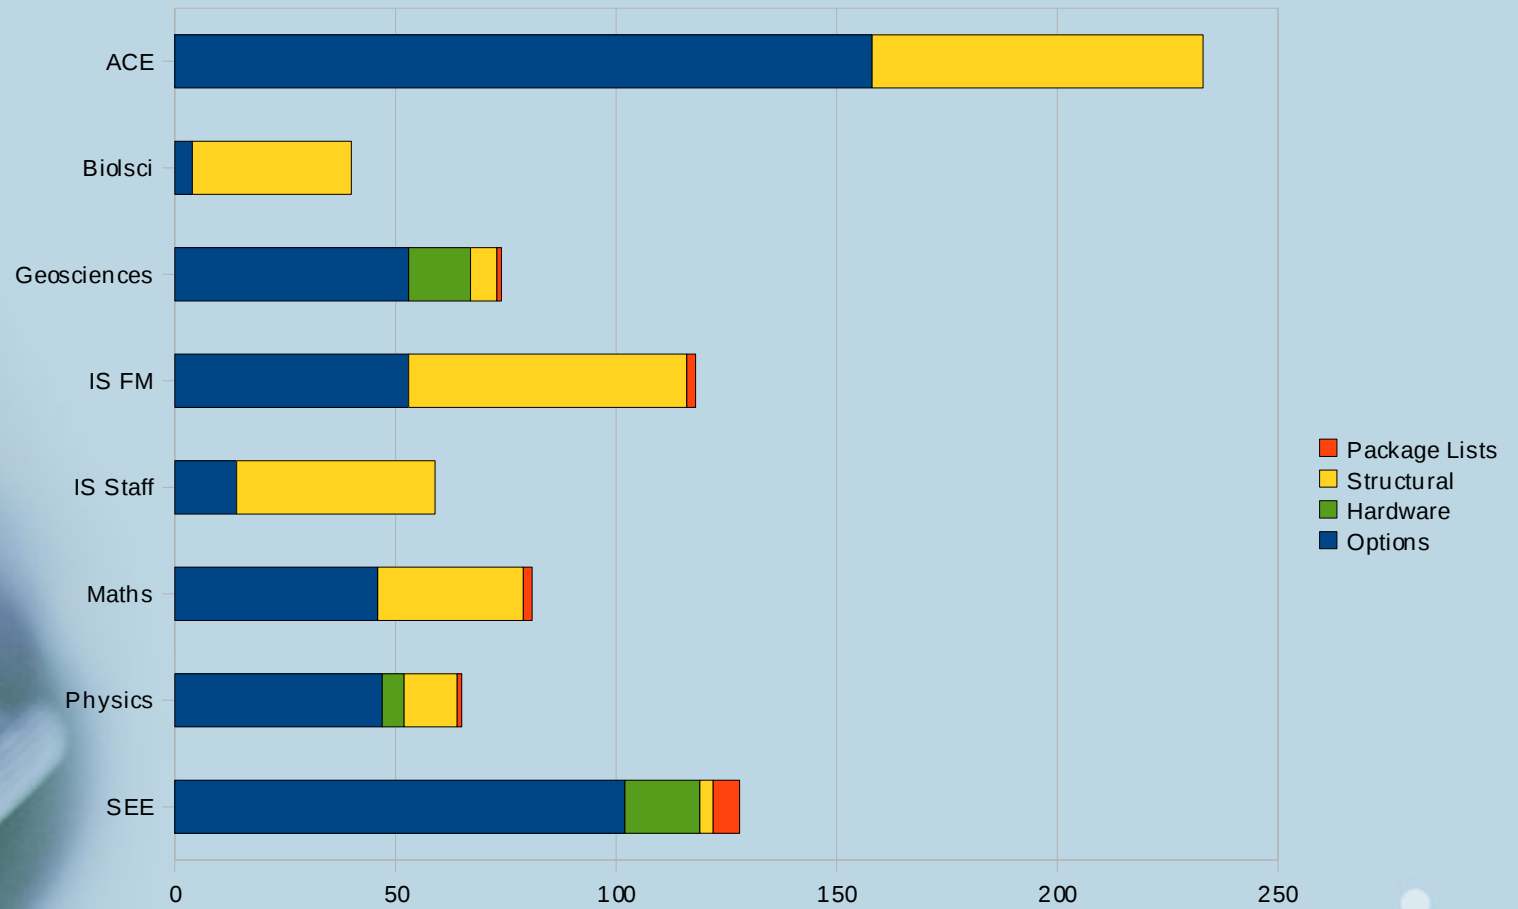

Header Files